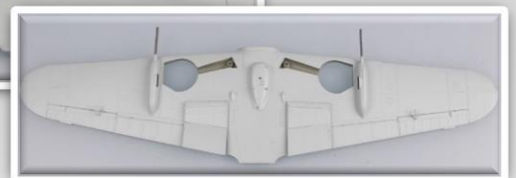

WW2 AIRPLANES

Plastic kit airplanes model set

Collection of 4 different WW2 airplanes in pre-painted model kits.
1:24 scale.