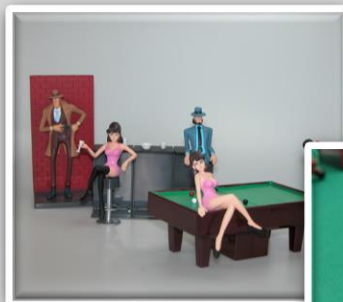

LUPIN THE 3RD

PVC figurines

Collection of the most famous characters of Lupin the 3rd Anime.