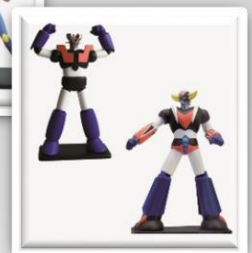

2013

GO NAGAI ROBOT COLLECTION

Hand-painted polyresin and plastic figurines collection

85 different models themed after Mazinger Z, Great Mazinger, Jeeq and Grendizer anime series. Subjects range from humanoids to monsters, vehicles and robots. 7,5 to 12,5 cm height.

LEONI S.p.A.
SALES PROMOTION