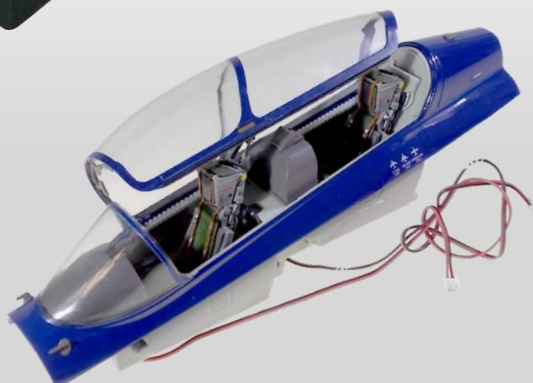

AERMACCHI MB339

Die-cast and plastic model – 1:20 scale

highly detailed model kit with sound and lights and flight movement simulator.