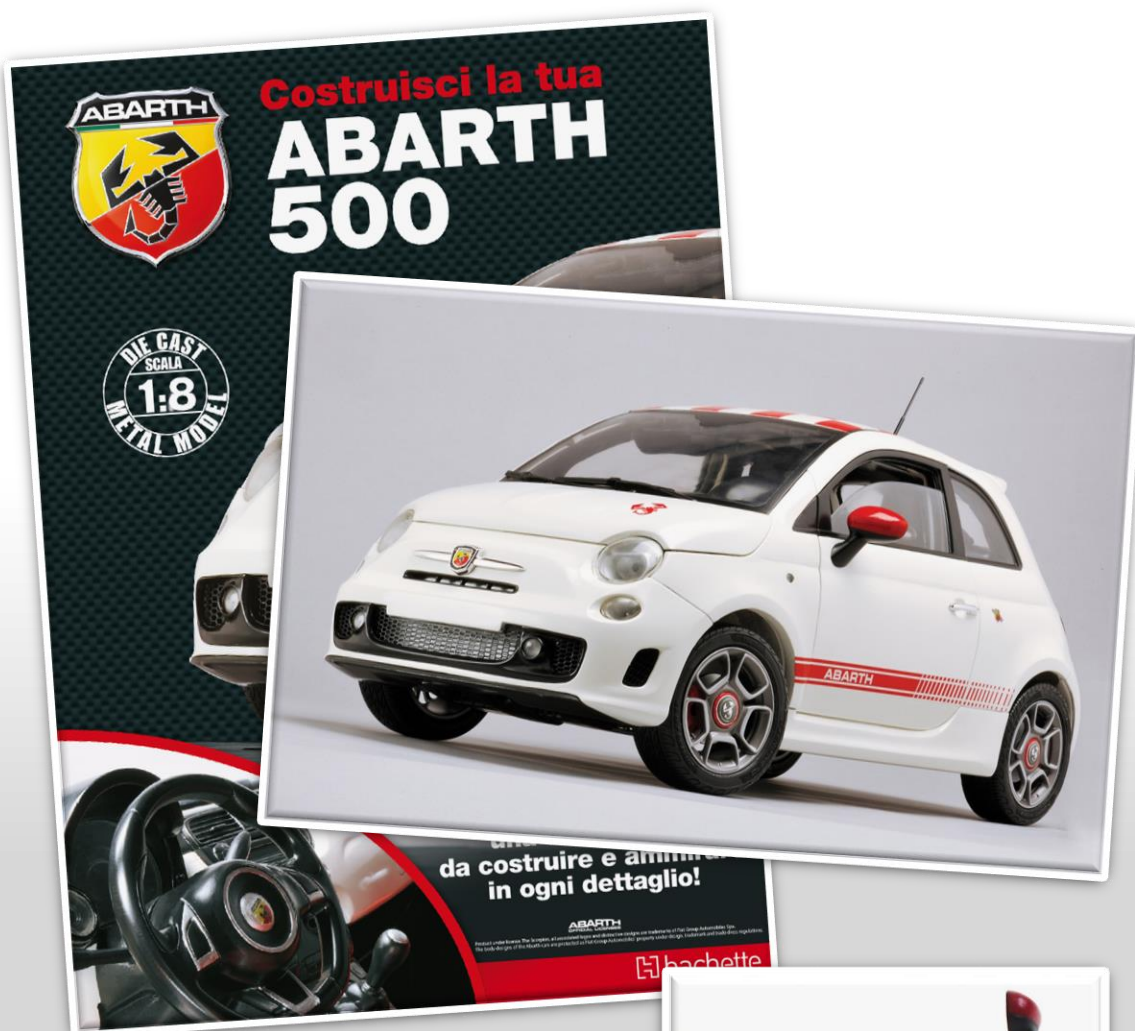

NEW FIAT 500 ABARTH

1:8 scale die-cast and plastic model kit

Replica of the NEW 500 ABARTH, a great restyle of the classic model car. 100 issues model kit with highly detailed engine and full inside decoration. With lights and sound functions just like the real car.